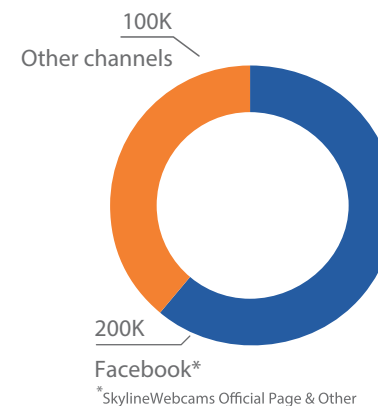

per visitor

5,6 pages / session

5' avg. session duration

AUDIENCE PROFILE

54%

45%

TRAFFIC BY COUNTRIES

SOCIAL MEDIA