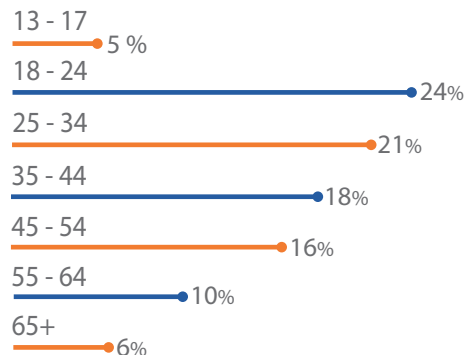

per visitor

5,6 pages / session

5' avg. session duration

AUDIENCE PROFILE

54%

45%

TRAFFIC BY COUNTRIES

SOCIAL MEDIA