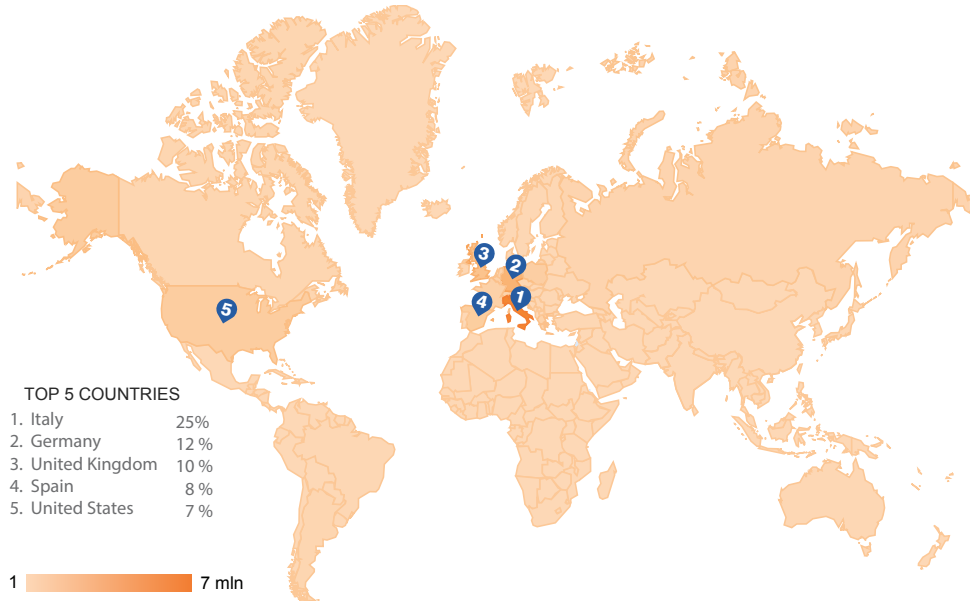

With just one click you can now fully experience and explore the world! Thanks to its "windows to the world", SkylineWebcams has created a new means of virtual transportation. Its mission is to create a live online catalog containing the world's best tourist destinations and attractions, offering travel, art and history lovers the opportunity to "teleport" themselves to their future vacation destinations.

per visitor

5,6 pages / session

5' avg. session duration

AUDIENCE PROFILE

54%

45%

TRAFFIC BY COUNTRIES

SOCIAL MEDIA

GOALS REACHED