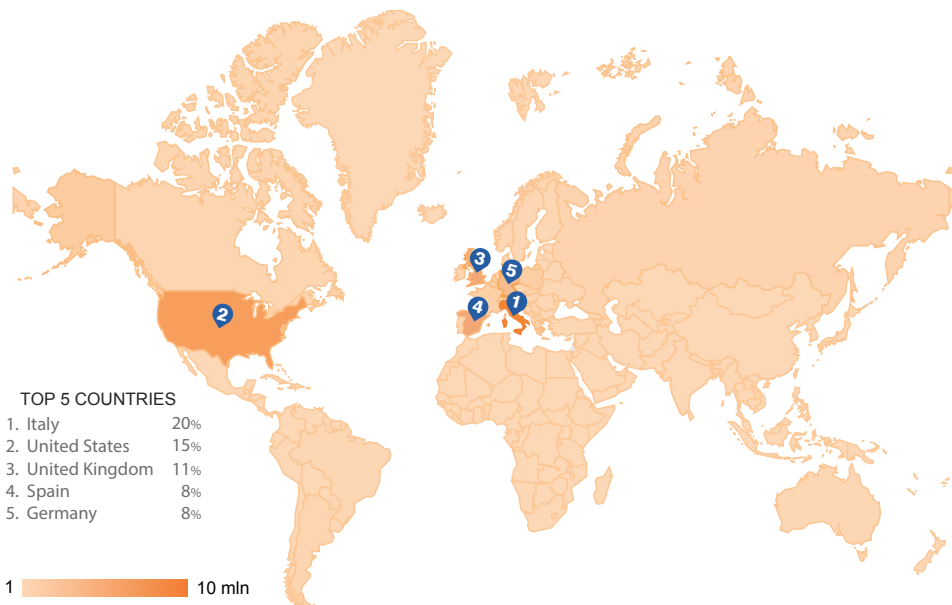

With just one click you can now fully experience and explore the world! Thanks to its "windows to the world", SkylineWebcams has created a new means of virtual transportation. Its mission is to create a live online catalog containing the world's best tourist destinations and attractions, offering travel, art and history lovers the opportunity to "teleport" themselves to their future vacation destinations.

TRAFFIC OVERVIEW

monthly

daily

per visitor

TRAFFIC BY COUNTRIES

AUDIENCE PROFILE

SOCIAL MEDIA

GOALS REACHED